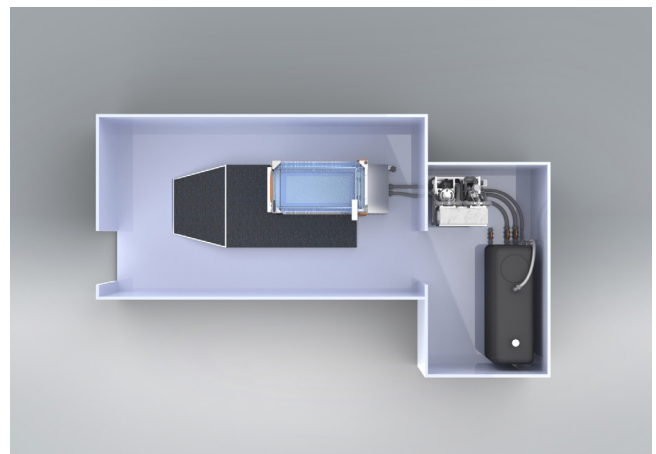

FOCUS Trainer

The Benchmark of Our Range

Elevating health, mobility & wellbeing worldwide

The FOCUS system includes a treadmill chamber with platform and ramp (as shown), plant equipment and a water storage tank (sited in separate plant room).

Installation requirements:

Ceiling height: 2.5m

Door height: 2m

Door width: 1m

Floor loading: 1250kg/m²

FEATURES

- [+] LARGE OBSERVATION WINDOWS
- [+] 10" TOUCH SCREEN
- [+] DUAL SPEED RESISTANCE JETS
- [+] BLUE LED UNDERWATER LIGHTING
- [+] TREADMILL SYSTEM MONITORING
- [+] STAINLESS STEEL CONSTRUCTION
- [+] OUTWARD OPENING DOOR WITH PATENTED LATCH DEVICE
- [+] STRIDE LENGTH INDICATORS
- [+] FOLD DOWN SEATING (130kg capacity)
- [+] OPERATOR PLATFORMS
- [+] UV FILTRATION
- [+] CHEMICAL FEEDER
- [+] STRUCTURAL GLASS WITH 360° MONITORING
- [+] COMMERCIAL CARTRIDGE FILTRATION SYSTEM

OPTIONS

- [+] ADDITIONAL HANDRAILS (Removable)
- [+] HEAVY DUTY FOLD DOWN SEATING (200kg capacity)
- [+] POOLSIDE VERSION
- [+] CUSTOMISED PLATFORM
- [+] SAND FILTRATION SYSTEM (Instead of cartridge)
- [+] POWERED TREADMILL INCLINE (8% gradient)

TECHNICAL SPECIFICATION

Maximum user load	250kg (550lbs) assuming 50% weight bearing in water
Treadmill speed range	0.5 - 16kph
Water depth range	0 - 1200mm (48")
Temperature range	From ambient - 40°C (104°F)
Trainer dimensions (excluding display)	L 1640mm (65") x W 880mm (71") x H 1650mm (65")
Complete system weight	Dry - 1050kg (2315 lbs) Full - 2850kg (6283 lbs)
Capacity	1800 litres (396 UK gals, 476 US gals)
Max distance between treadmill & plant equipment	10m (394")
Fill/empty times	Approx 3½ minutes to max depth
Power	400V 3 phase neutral & earth 50/60hz 40A per phase