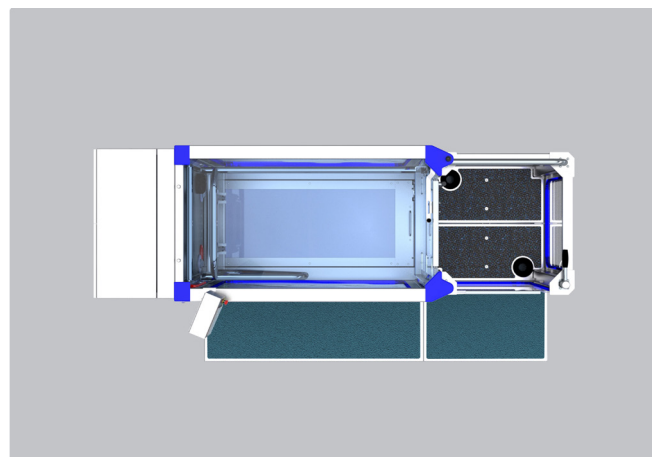

#### Installation requirements:

Ceiling height: 2.5m

Floor loading: 1250kg/m<sup>2</sup>

Access door 1m wide x 2m high

Suitable service connections

Call or email to get help planning your project with site surveys, layout design and installation.

# FEATURES

- [+] SELF CONTAINED, SPACE SAVING DESIGN
- [+] STRIDE LENGTH INDICATORS
- [+] LARGE OBSERVATION WINDOWS
- [+] FOLD DOWN SEATING (130kg capacity)
- [+] 7" TOUCH SCREEN
- [+] OPERATOR PLATFORMS
- [+] INTUITIVE CONTROLS
- [+] UV FILTRATION
- [+] STAINLESS STEEL CONSTRUCTION
- [+] CHEMICAL FEEDER
- [+] OUTWARD OPENING FOYER DOOR WITH PATENTED LATCH DEVICE
- [+] COMMERCIAL CARTRIDGE FILTRATION SYSTEM

# TECHNICAL SPECIFICATION

Maximum user load	200kg (440lbs) assuming 50% weight bearing in water
Treadmill speed range	0.5 - 10kph
Water depth range	825mm to 1270mm (32.5" - 50")
Temperature range	From ambient - 40°C (104°F)
Trainer dimensions (excluding display)	L 2755mm (108") x W 870mm (34") x H 1630mm (64")
Complete system weight	Dry - 850kg (1870 lbs) Full - 2260kg (4980 lbs)
Capacity	1500 litres (329 UK gals, 396 US gals)
Power	410V/415V, 3 phase neutral & earth 50hz 25A per phase