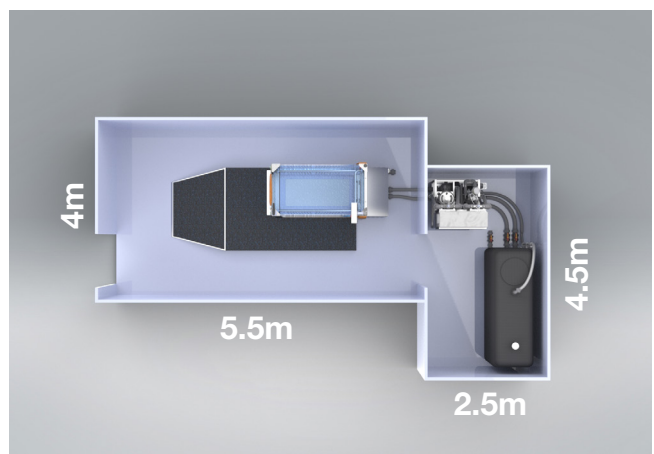

LIFESTYLE Trainer

The Ultimate Hydrotherapy System

Features

Options

The LIFESTYLE system includes a treadmill chamber with platform and ramp (as shown), plant equipment and a water storage tank (sited in separate plant room).

Installation requirements:

- Ceiling height: 2.5m
- Door height: 2m
- Door width: 1m
- Space required: 32m²
- Floor loading: 1250kg/m²

FEATURES

- [+] LARGE OBSERVATION WINDOWS
- [+] 10" TOUCH SCREEN
- [+] DUAL SPEED RESISTANCE JETS
- [+] BLUE LED UNDERWATER LIGHTING
- [+] INTUITIVE CONTROL
- [+] STAINLESS STEEL CONSTRUCTION
- [+] OUTWARD OPENING DOOR WITH PATENTED LATCH DEVICE
- [+] STRIDE LENGTH INDICATORS
- [+] FOLD DOWN SEATING (130kg capacity)
- [+] OPERATOR PLATFORMS
- [+] UV FILTRATION
- [+] CHEMICAL FEEDER
- [+] POWERED TREADMILL INCLINE (8% gradient)
- [+] STRUCTURAL GLASS WITH 360° MONITORING
- [+] COMMERCIAL CARTRIDGE FILTRATION SYSTEM

OPTIONS

- [+] ADDITIONAL HANDRAILS (Removable)
- [+] HEAVY DUTY FOLD DOWN SEATING (200kg capacity)
- [+] POOLSIDE VERSION
- [+] CUSTOMISED PLATFORM
- [+] SAND FILTRATION SYSTEM (Instead of cartridge)

TECHNICAL SPECIFICATION

Maximum user load	250kg (550lbs) assuming 50% weight bearing in water
Treadmill speed range	0.5 - 16kph
Water depth range	0 - 1200mm (48")
Temperature range	From ambient - 40°C (104°F)
Trainer dimensions (excluding display)	L 1675mm (66") x W 900mm (35") x H 1740mm (69")
Complete system weight	Dry - 1050kg (2315 lbs) Full - 2850kg (6283 lbs)
Capacity	1800 litres (396 gals, 476 US gals)
Max distance between treadmill and plant equipment	10m (394")
Fill/empty times	Approx 3½ minutes to max depth
Power	400V 3 phase neutral & earth 50/60hz 30A per phase