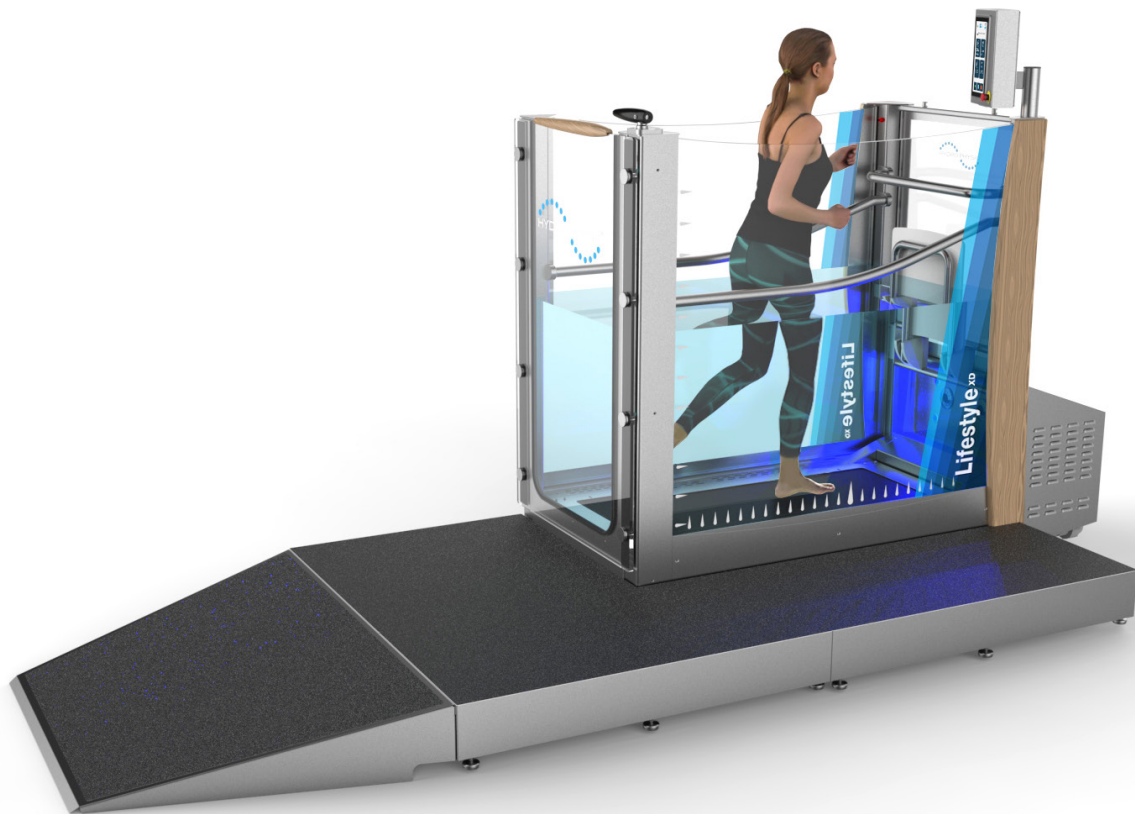

LIFESTYLE Trainer

The Ultimate Hydrotherapy System

Features

Options

The LIFESTYLE system includes a treadmill chamber with platform and ramp (as shown), plant equipment and a water storage tank (sited in separate plant room).

Installation requirements:

- Ceiling height: 2.5m
- Door height: 2m
- Door width: 1m
- Space required: 32m²
- Floor loading: 1250kg/m²

FEATURES

- [+] LARGE OBSERVATION WINDOWS
- [+] 10" TOUCH SCREEN
- [+] DUAL SPEED RESISTANCE JETS
- [+] BLUE LED UNDERWATER LIGHTING
- [+] INTUITIVE CONTROL
- [+] STAINLESS STEEL CONSTRUCTION
- [+] OUTWARD OPENING DOOR WITH PATENTED LATCH DEVICE
- [+] STRIDE LENGTH INDICATORS
- [+] FOLD DOWN SEATING (130kg capacity)
- [+] OPERATOR PLATFORMS
- [+] UV FILTRATION
- [+] CHEMICAL FEEDER
- [+] POWERED TREADMILL INCLINE (8% gradient)
- [+] STRUCTURAL GLASS WITH 360° MONITORING
- [+] COMMERCIAL CARTRIDGE FILTRATION SYSTEM

OPTIONS

- [+] ADDITIONAL HANDRAILS (Removable)
- [+] HEAVY DUTY FOLD DOWN SEATING (200kg capacity)
- [+] POOLSIDE VERSION
- [+] CUSTOMISED PLATFORM
- [+] SAND FILTRATION SYSTEM (Instead of cartridge)

TECHNICAL SPECIFICATION

Maximum user load	250kg (550lbs) assuming 50% weight bearing in water
Treadmill speed range	0.5 - 16kph
Water depth range	0 - 1200mm (48")
Temperature range	From ambient - 40°C (104°F)
Trainer dimensions (excluding display)	L 1675mm (66") x W 900mm (35") x H 1740mm (69")
Complete system weight	Dry - 1050kg (2315 lbs) Full - 2850kg (6283 lbs)
Capacity	1800 litres (396 gals, 476 US gals)
Max distance between treadmill and plant equipment	10m (394")
Fill/empty times	Approx 3½ minutes to max depth
Power	400V 3 phase neutral & earth 50/60hz 30A per phase