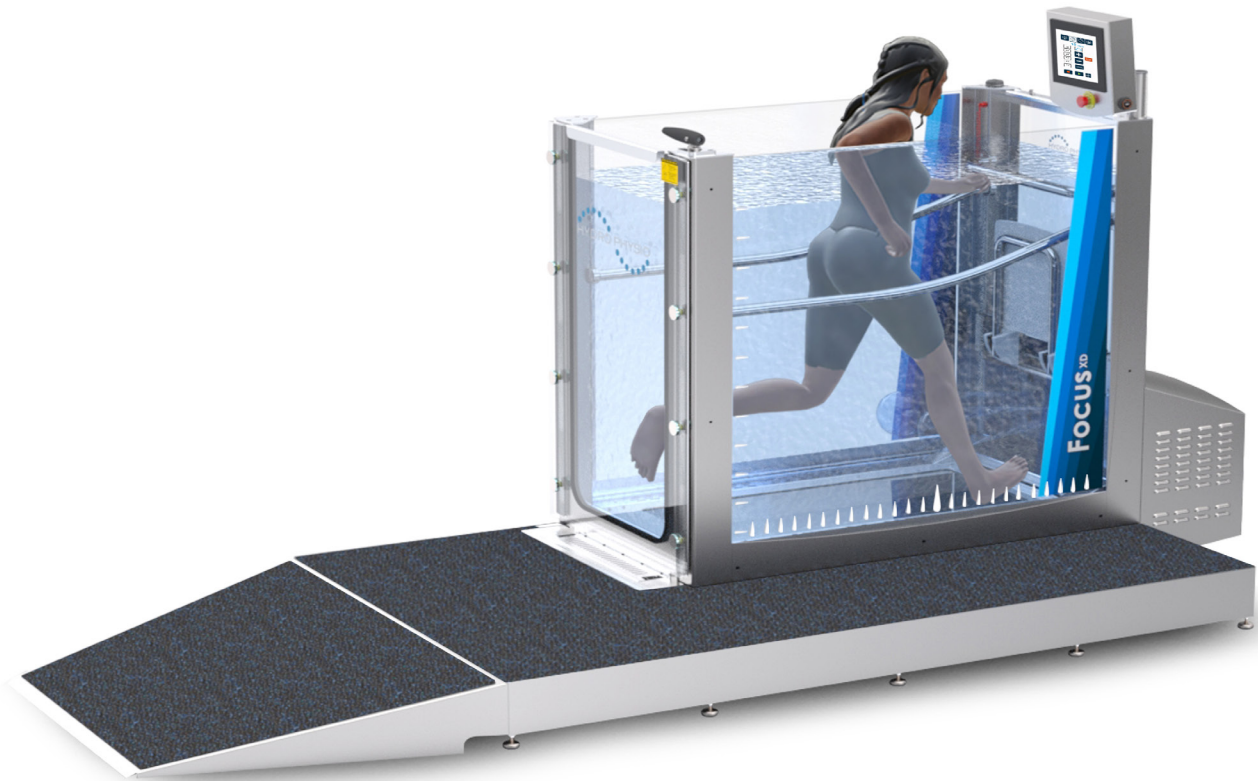

FOCUS Trainer

The Benchmark of Our Range

Features

Options

The FOCUS system includes a treadmill chamber with platform and ramp (as shown), plant equipment and a water storage tank (sited in separate plant room).

Installation requirements:

- Ceiling height: 2.5m
- Door height: 2m
- Door width: 1m
- Space required: 32m²
- Floor loading: 1250kg/m²

FEATURES

- [+] LARGE OBSERVATION WINDOWS
- [+] 10" TOUCH SCREEN
- [+] DUAL SPEED RESISTANCE JETS
- [+] BLUE LED UNDERWATER LIGHTING
- [+] TREADMILL SYSTEM MONITORING
- [+] STAINLESS STEEL CONSTRUCTION
- [+] OUTWARD OPENING DOOR WITH PATENTED LATCH DEVICE
- [+] STRIDE LENGTH INDICATORS
- [+] FOLD DOWN SEATING (130kg capacity)
- [+] OPERATOR PLATFORMS
- [+] UV FILTRATION
- [+] CHEMICAL FEEDER
- [+] STRUCTURAL GLASS WITH 360° MONITORING
- [+] COMMERCIAL CARTRIDGE FILTRATION SYSTEM

OPTIONS

- [+] ADDITIONAL HANDRAILS (Removable)
- [+] HEAVY DUTY FOLD DOWN SEATING (200kg capacity)
- [+] POOLSIDE VERSION
- [+] CUSTOMISED PLATFORM
- [+] SAND FILTRATION SYSTEM (Instead of cartridge)
- [+] POWERED TREADMILL INCLINE (8% gradient)

TECHNICAL SPECIFICATION

Maximum user load	250kg (550lbs) assuming 50% weight bearing in water
Treadmill speed range	0.5 - 16kph
Water depth range	0 - 1200mm (48")
Temperature range	From ambient - 40°C (104°F)
Trainer dimensions (excluding display)	L 1640mm (65") x W 880mm (71") x H 1650mm (65")
Complete system weight	Dry - 1050kg (2315 lbs) Full - 2850kg (6283 lbs)
Capacity	1800 litres (396 UK gals, 476 US gals)
Max distance between treadmill & plant equipment	10m (394")
Fill/empty times	Approx 3½ minutes to max depth
Power	400V 3 phase neutral & earth 50/60hz 40A per phase