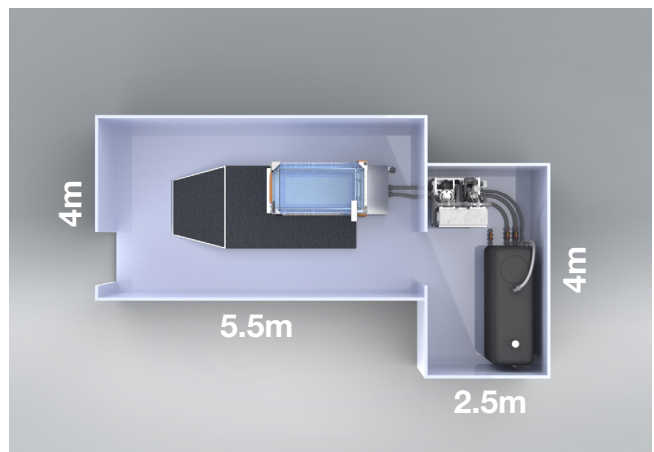

FOCUS Trainer

The Benchmark of Our Range

Features

Options

The FOCUS system includes a treadmill chamber with platform and ramp (as shown), plant equipment and a water storage tank (sited in separate plant room).

Installation requirements:

- Ceiling height: 2.5m
- Door height: 2m
- Door width: 1m
- Space required: 32m²
- Floor loading: 1250kg/m²

FEATURES

- [+] LARGE OBSERVATION WINDOWS
- [+] 10" TOUCH SCREEN
- [+] DUAL SPEED RESISTANCE JETS
- [+] BLUE LED UNDERWATER LIGHTING
- [+] TREADMILL SYSTEM MONITORING
- [+] STAINLESS STEEL CONSTRUCTION
- [+] OUTWARD OPENING DOOR WITH PATENTED LATCH DEVICE
- [+] STRIDE LENGTH INDICATORS
- [+] FOLD DOWN SEATING (130kg capacity)
- [+] OPERATOR PLATFORMS
- [+] UV FILTRATION
- [+] CHEMICAL FEEDER
- [+] STRUCTURAL GLASS WITH 360° MONITORING
- [+] COMMERCIAL CARTRIDGE FILTRATION SYSTEM

OPTIONS

- [+] ADDITIONAL HANDRAILS (Removable)
- [+] HEAVY DUTY FOLD DOWN SEATING (200kg capacity)
- [+] POOLSIDE VERSION
- [+] CUSTOMISED PLATFORM
- [+] SAND FILTRATION SYSTEM (Instead of cartridge)
- [+] POWERED TREADMILL INCLINE (8% gradient)

TECHNICAL SPECIFICATION

Maximum user load	250kg (550lbs) assuming 50% weight bearing in water
Treadmill speed range	0.5 - 16kph
Water depth range	0 - 1200mm (48")
Temperature range	From ambient - 40°C (104°F)
Trainer dimensions (excluding display)	L 1640mm (65") x W 880mm (71") x H 1650mm (65")
Complete system weight	Dry - 1050kg (2315 lbs) Full - 2850kg (6283 lbs)
Capacity	1800 litres (396 UK gals, 476 US gals)
Max distance between treadmill & plant equipment	10m (394")
Fill/empty times	Approx 3½ minutes to max depth
Power	400V 3 phase neutral & earth 50/60hz 40A per phase